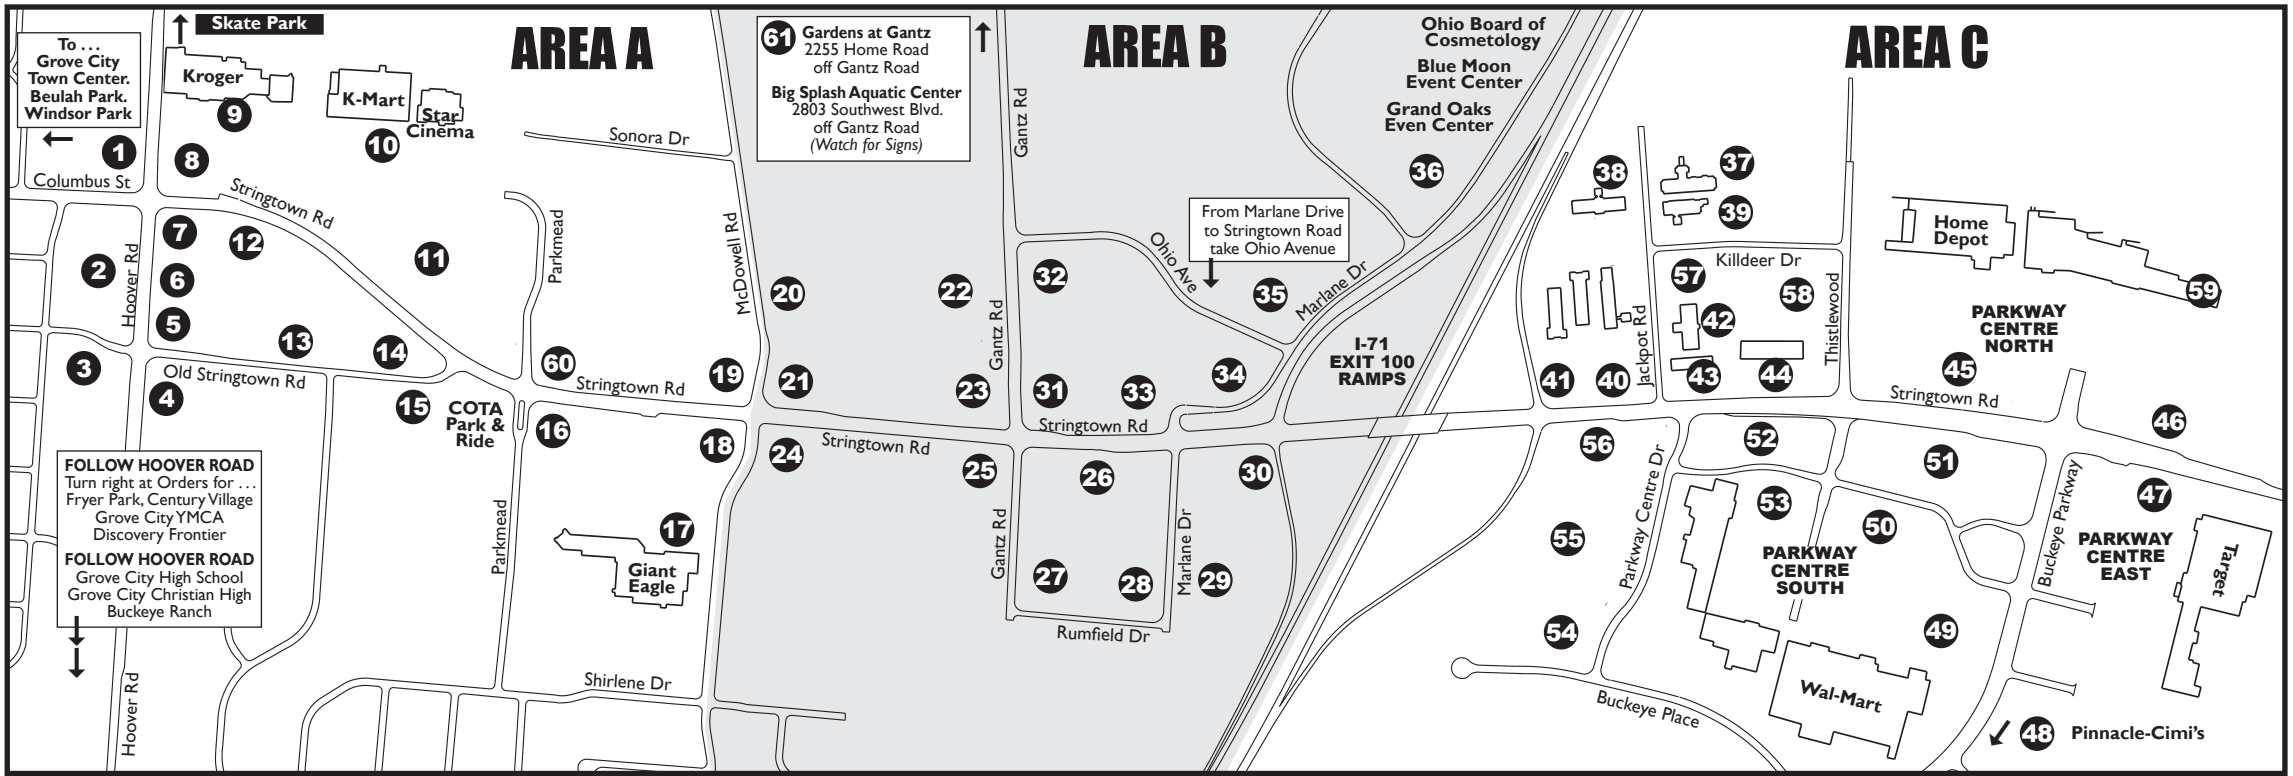

*Stringtown Road and
Columbus Street are
the same roadways*

- AUTO SERVICE/GAS**
- A+ Automotive 12A
 - BP 7A, 56C
 - Discount Tire 45C
 - Get Go 18A
 - Goodyear Auto 15A
 - Car Wash 13A, 20B
 - Midas 1A
 - Mobile One Lube/Wash ... 24B
 - Speedway w/car wash ... 26B
 - Sunoco Mart 14A
 - Tuffy Auto Service 24B
 - Turkey Hill 33B
 - Valvoline Oil Change 12A
- BANKS/ATM**
- Charter One 9A
 - Chase 18A, 47C
 - Citizen's Bank 60A
 - Fifth Third 4A
 - Heartland 15A
 - Huntington 16A
 - Key Bank 14A
 - Kemba Credit Union 3A
 - PNC 8A
 - US Bank 1A
 - Union Savings 5A

- CAR RENTAL**
- Enterprise Town Center
- DRY CLEANERS/LAUNDRY**
- Grove City One Hour 6A
 - Swan Cleaners 8A
 - Laundromat 1A
- FLORIST**
- Maple Lee 25B
- HOTELS/LODGING**
- Best Western Executive ... 42C
 - Comfort Inn 28B
 - Days Inn 30B
 - Drury Inn 56C
 - Hampton Inn 40C
 - Hilton Garden Inn 37C
 - Holiday Inn Express 38C
 - LaQuinta Inn 39C
 - Microtel 43C
 - Motel 6 33B
 - Red Roof Inn 41C
 - Travelodge 35B
- MEDICAL CARE**
- America's Urgent Care ... 22B
 - Ohio Urgent Dental 32B

- White Castle 41C
- SPORTS BAR/TAVERNS**
- Candle Stick Lounge 6A
 - Hole in One 26B
 - Murphy's Upstairs 2A
 - Peddler's Lounge 38C
 - Rackum's Sports Bar 20A
 - The Derby 17A
 - The Time Zone 11A
 - Wet Bar 30B

WHEN LEAVING JACKPOT ROAD HOTELS

From the Hampton Inn, Red Roof Inn, Best Western and Microtel, follow Jackpot Road north to Killdeer. From the Holiday Inn, LaQuinta or the Hilton Garden Inn, take Jackpot Road south to Killdeer. (Watch for I-71 directional signs.) Turn onto Killdeer then turn right at the stop sign at Thistlewood. Thistlewood provides easy access to Parkway Centre shops, restaurants and north-south traffic on I-71.